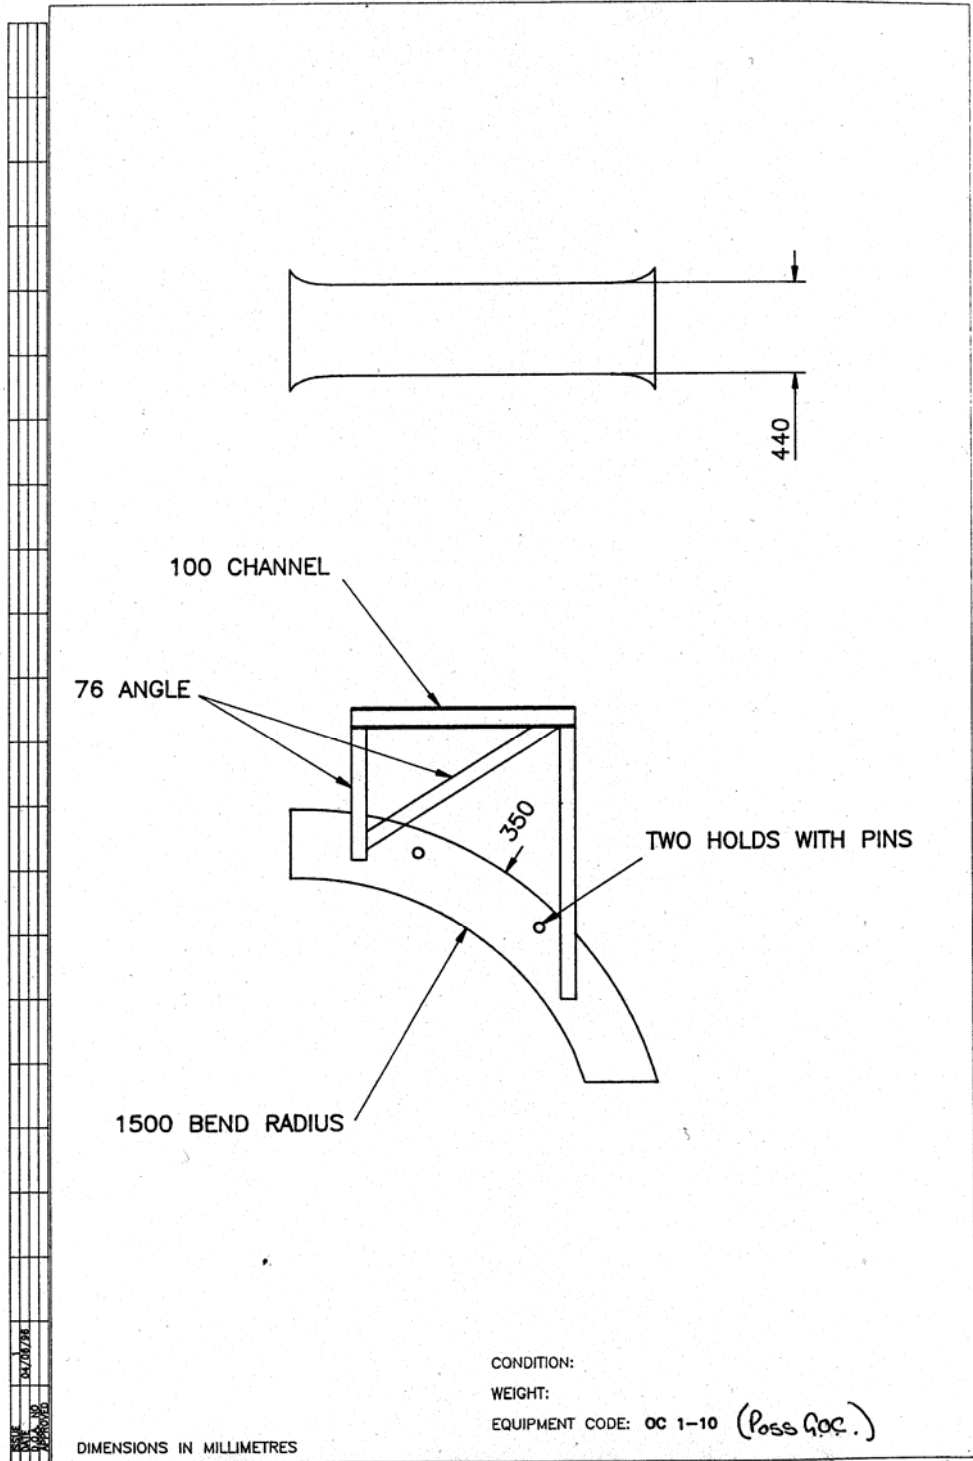

Chutes

Asset No. OC1-10

DIMENSIONS IN MILLIMETRES

CONDITION:
WEIGHT:
EQUIPMENT CODE: OC 1-10 (Poss GOC.)