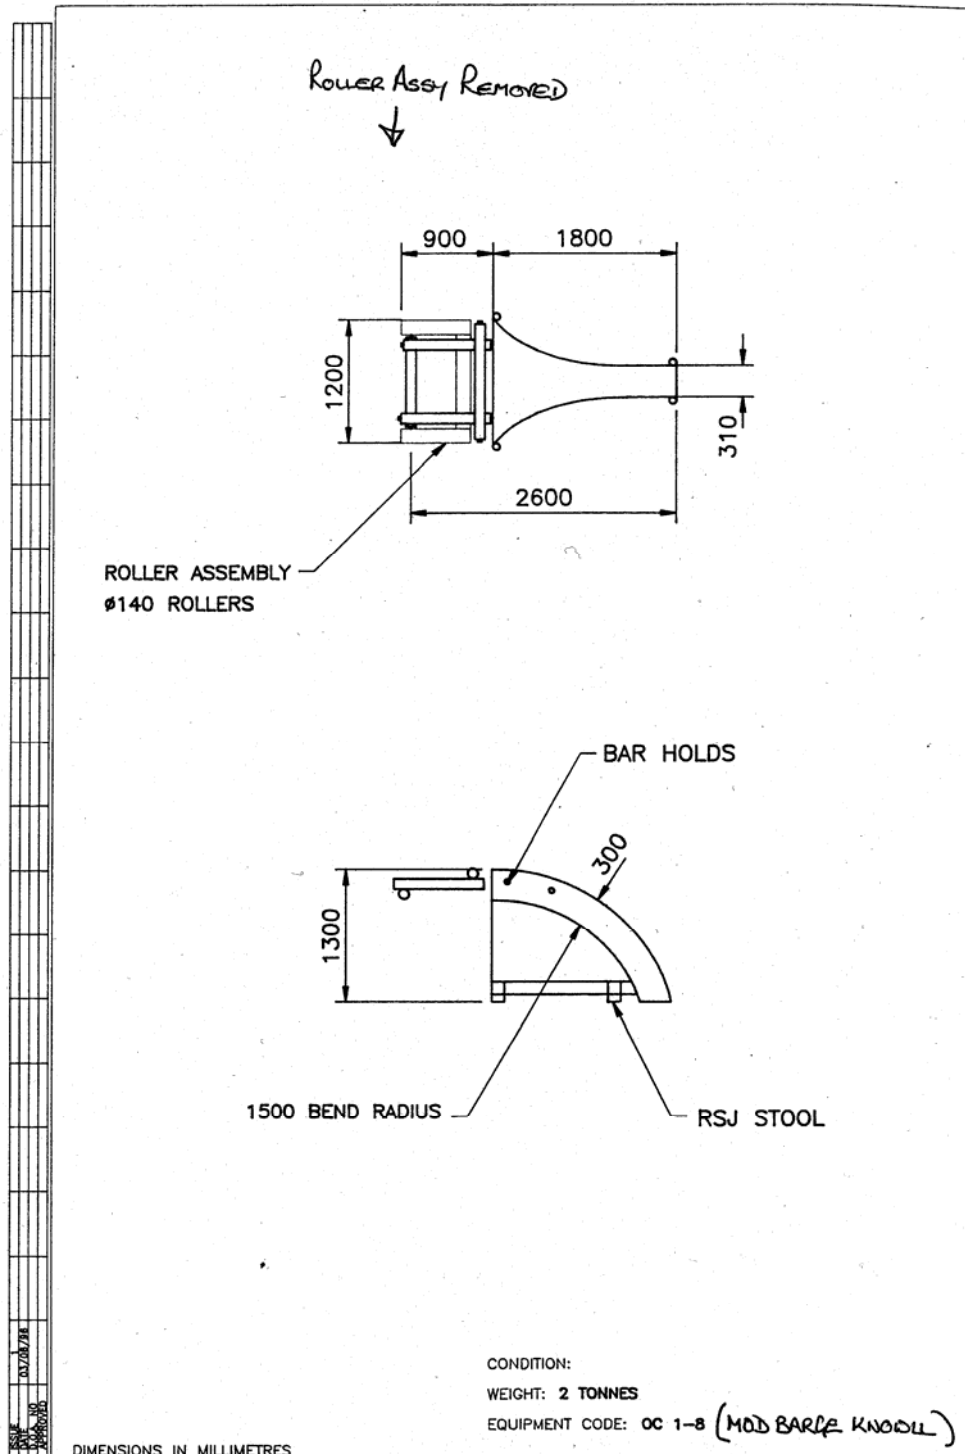

Chutes

Asset No. OC1-8

AUTOCAD 12 (FORMAT A4x50)

C&W MARINE

MODULAR EQUIPMENT STERN CHUTE OC 1-8