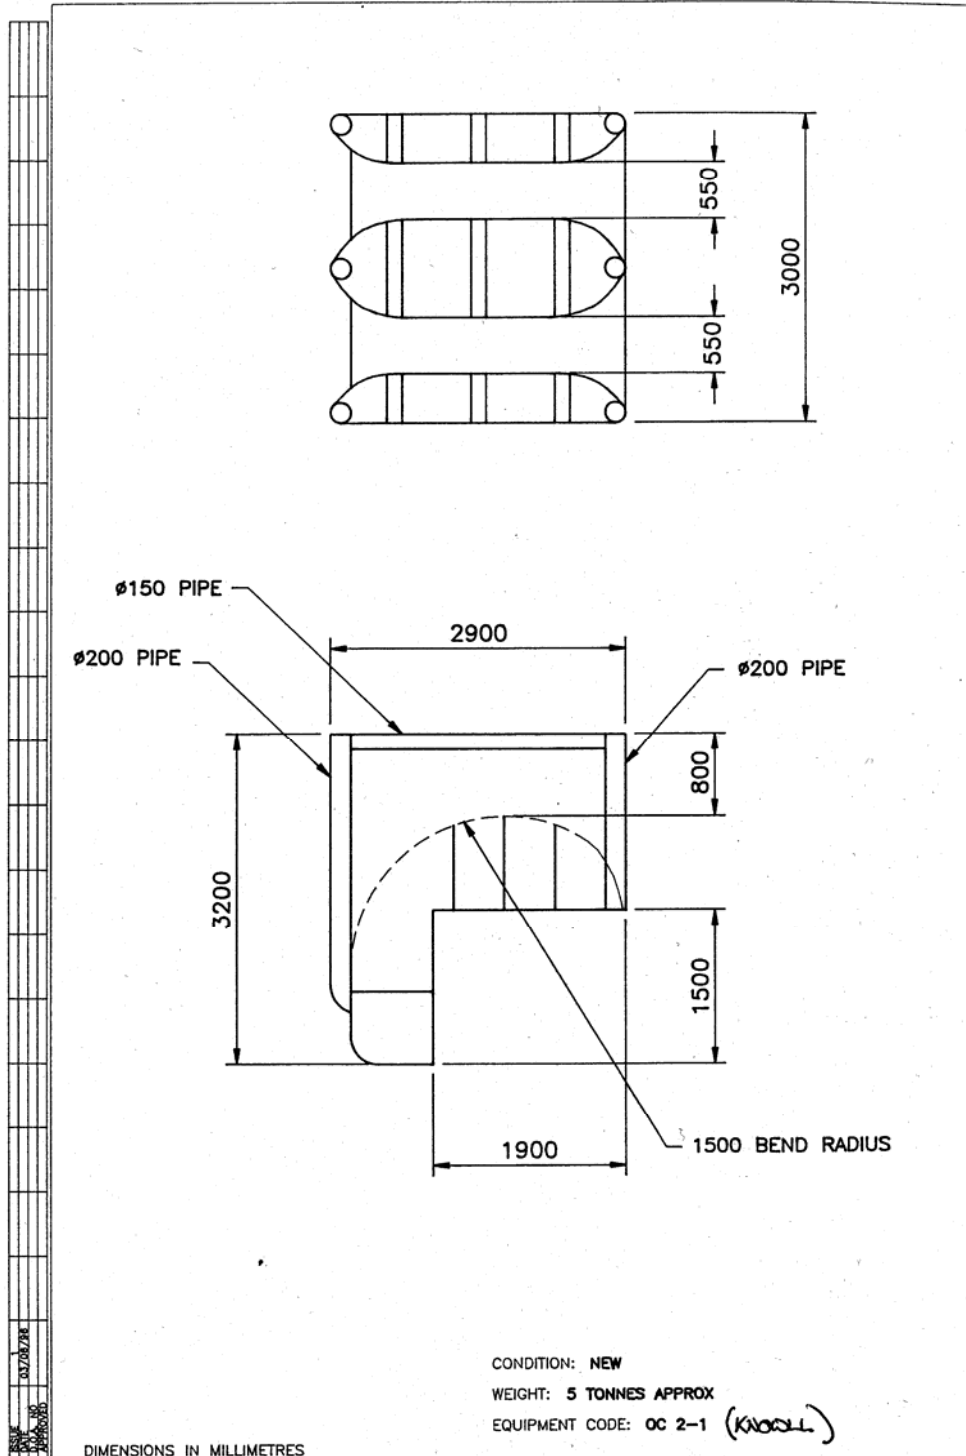

Chutes

Asset No. OC2-1

AUTOCAD 12 (FORMAT A4x50)

C&W MARINE

MODULAR EQUIPMENT STERN CHUTE OC 2-1